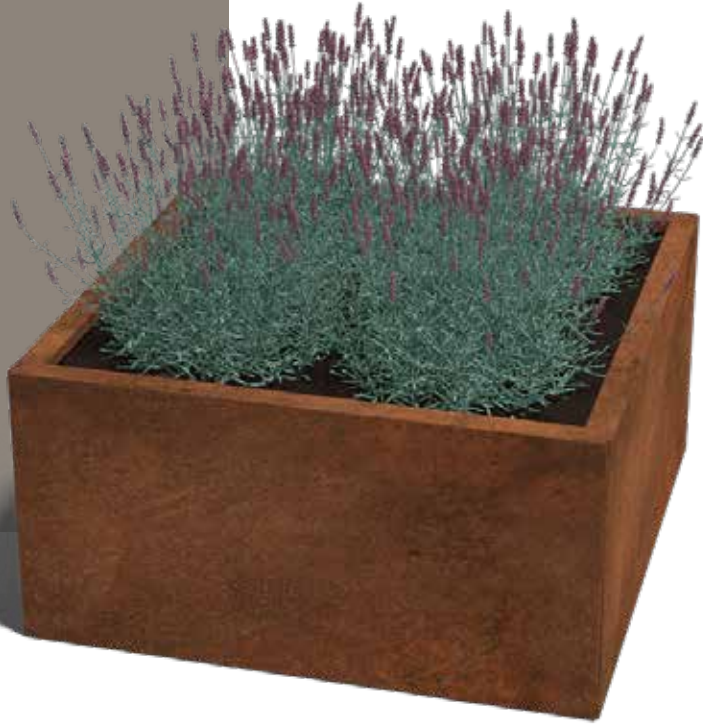

GREEN
GREEN
plants and service

01
IRON

FIORIERE IN ACCIAIO CORTEN E IN ACCIAIO VERNICIATO COMPONIBILI E MODULARI

Fioriere in acciaio componibili, dotate di kit di montaggio, che ne garantisce il minimo ingombro e la massima adattabilità e facilità di trasporto.
Disponibili in acciaio corten o verniciato a polvere.

QUADRATA

	H 30	H 40	H 50	H 60	H 70	H 80
LxW 30x30	✓	✓		✓		✓
LxW 40x40	✓	✓		✓		✓
LxW 50x50	✓	✓	✓	✓		✓
LxW 60x60	✓	✓		✓		✓
LxW 70x70					✓	
LxW 80x80	✓	✓		✓		✓
LxW 100x100	✓	✓	✓	✓		✓
LxW 120x120	✓	✓		✓		✓

PIASTRA FONDO

PIEDI REGOLABILI

RUOTE

QUADRATA XL

	H 30	H 40	H 50	H 60	H 80
LxW 150x150	✓	✓	✓	✓	✓
LxW 160x160	✓	✓		✓	✓
LxW 180x180	✓	✓		✓	✓
LxW 200x200	✓	✓	✓	✓	✓
LxW 240x240	✓	✓		✓	✓
LxW 300x300	✓	✓	✓	✓	✓

ACCIAIO CORTEN

ACCIAIO VERNICIATO A POLVERE

RETTANGOLARE

	H 30	H 40	H 50	H 60	H 80
LxW 30x40	✓	✓		✓	✓
LxW 30x50	✓	✓		✓	✓
LxW 30x60	✓	✓		✓	✓
LxW 30x80	✓	✓		✓	✓
LxW 30x100	✓	✓		✓	✓
LxW 30x120	✓	✓		✓	✓
LxW 40x50	✓	✓		✓	✓
LxW 40x60	✓	✓		✓	✓
LxW 40x80	✓	✓		✓	✓
LxW 40x100	✓	✓		✓	✓
LxW 40x120	✓	✓		✓	✓
LxW 50x60	✓	✓		✓	✓
LxW 50x80	✓	✓		✓	✓
LxW 50x100	✓	✓	✓	✓	✓
LxW 50x120	✓	✓		✓	✓
LxW 60x80	✓	✓		✓	✓
LxW 60x100	✓	✓		✓	✓
LxW 60x120	✓	✓		✓	✓
LxW 80x100	✓	✓		✓	✓
LxW 80x120	✓	✓		✓	✓
LxW 100x120	✓	✓		✓	✓