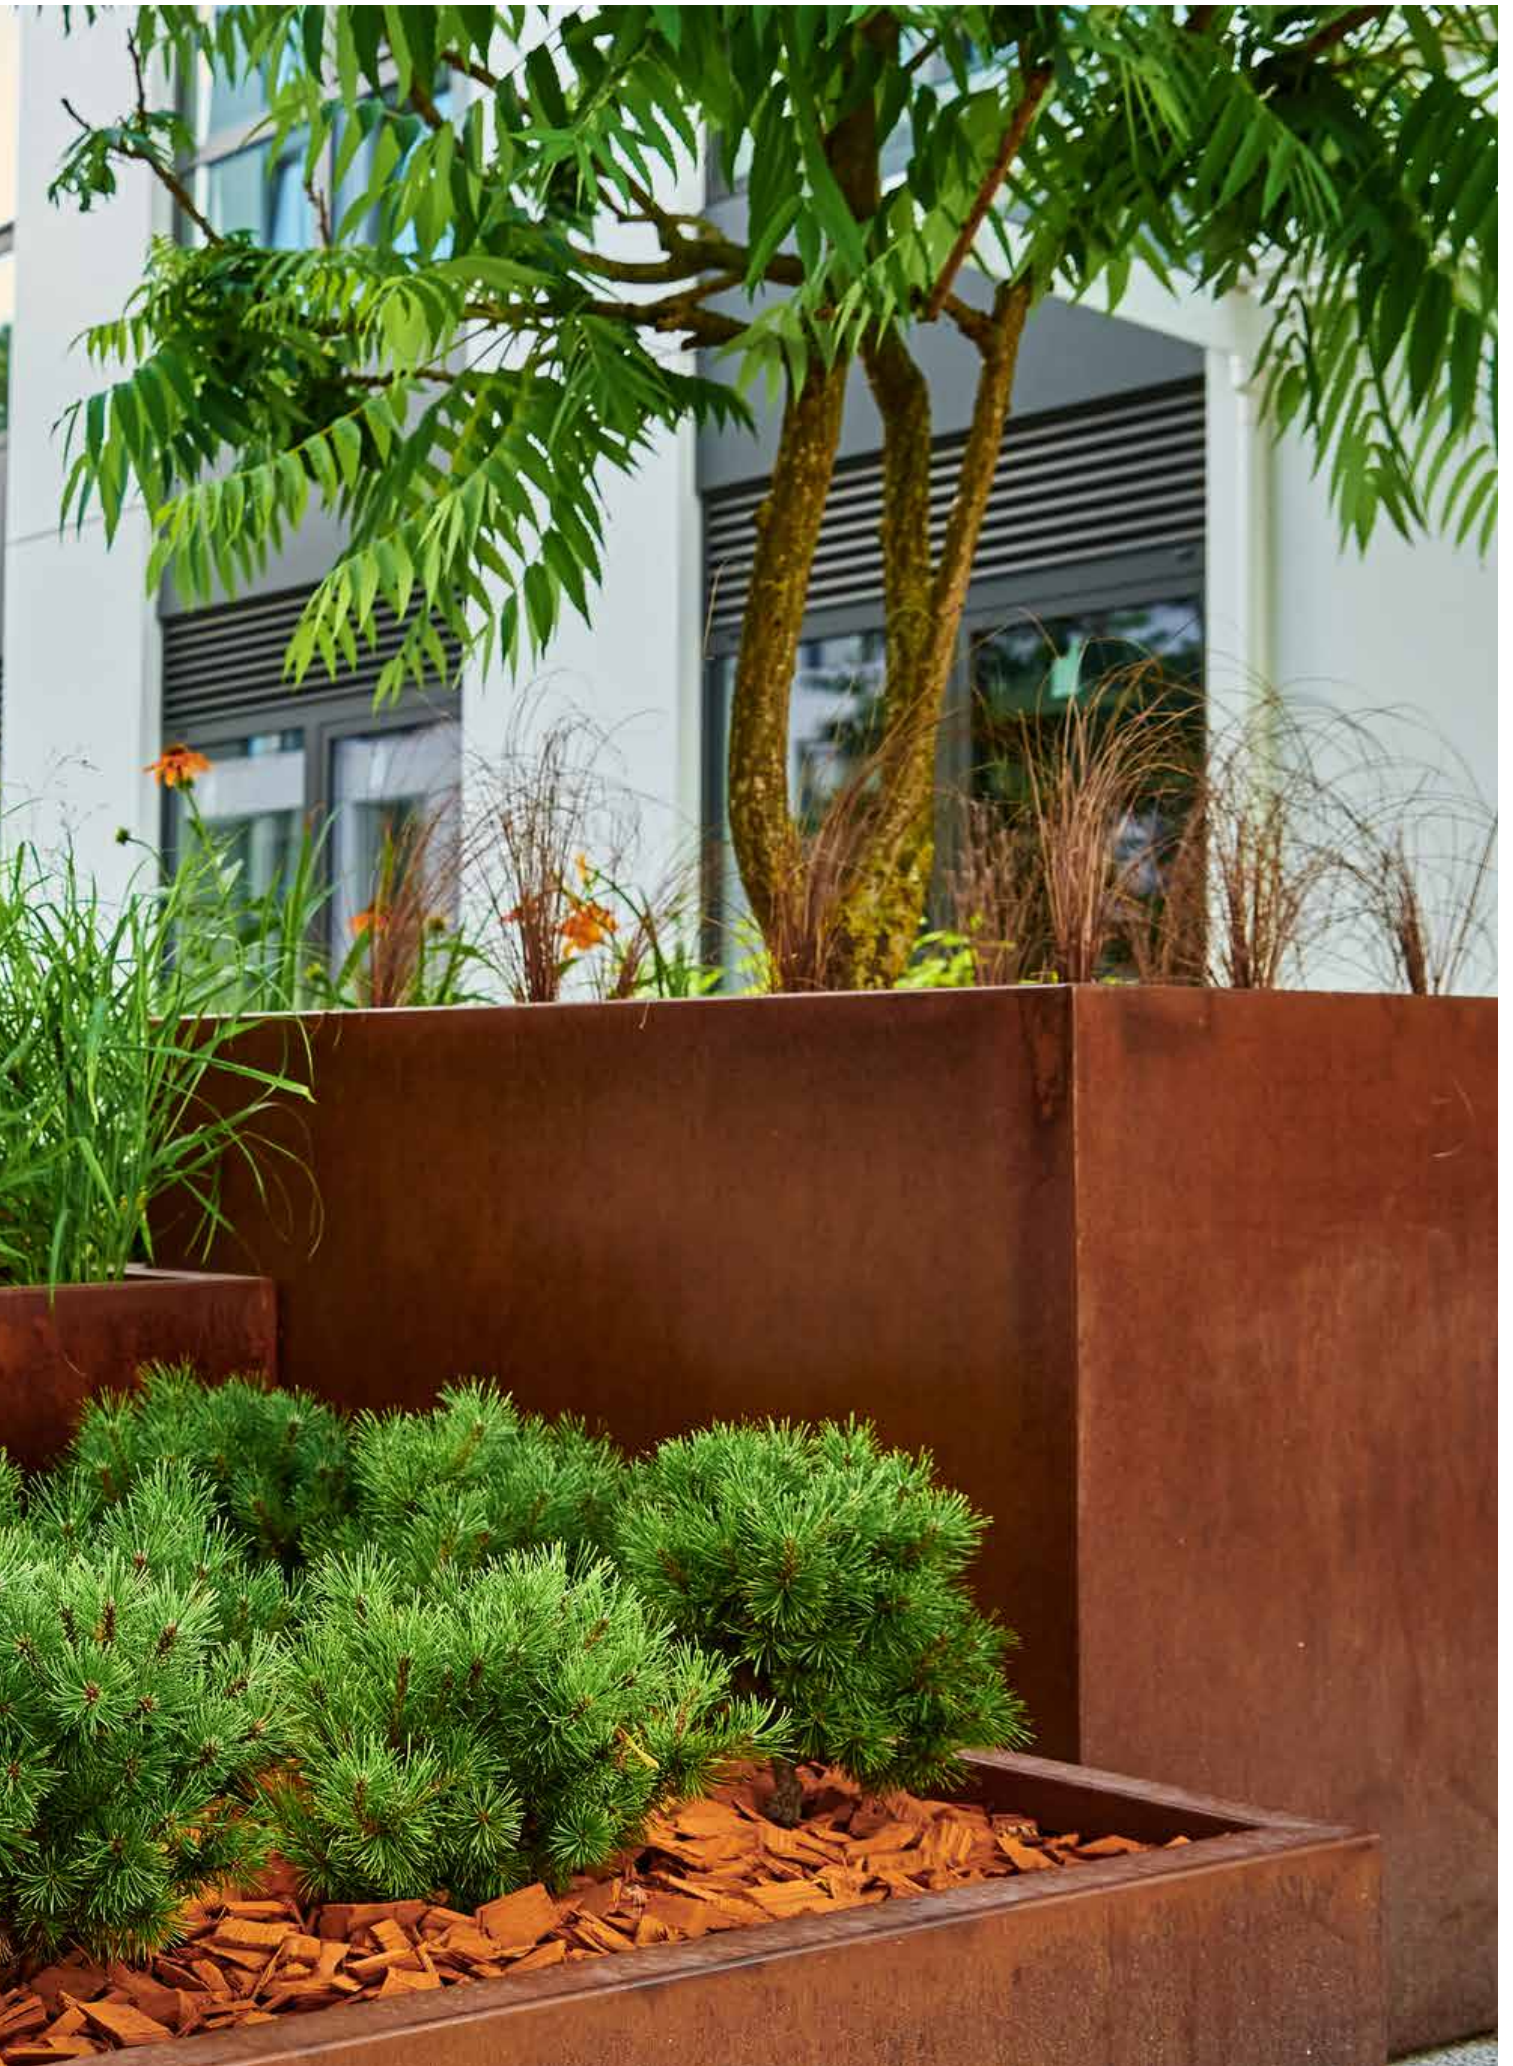

RETTANGOLARE

	H 40	H 50	H 60
LxW 100x50		✓	
LxW 120x50		✓	
LxW 200x50		✓	
LxW 200x100	✓		✓

PIASTRA FONDO

ACCIAIO CORTEN

CONICA

	H 40	H 50	H 80	H 100
LxW 60x60	✓		✓	
LxW 80x80		✓		✓

CON LED

	H 50	H 80
LxW 100x50	✓	
LxW 100x100	✓	
LxW 120x120		✓
LxW 200x50	✓	